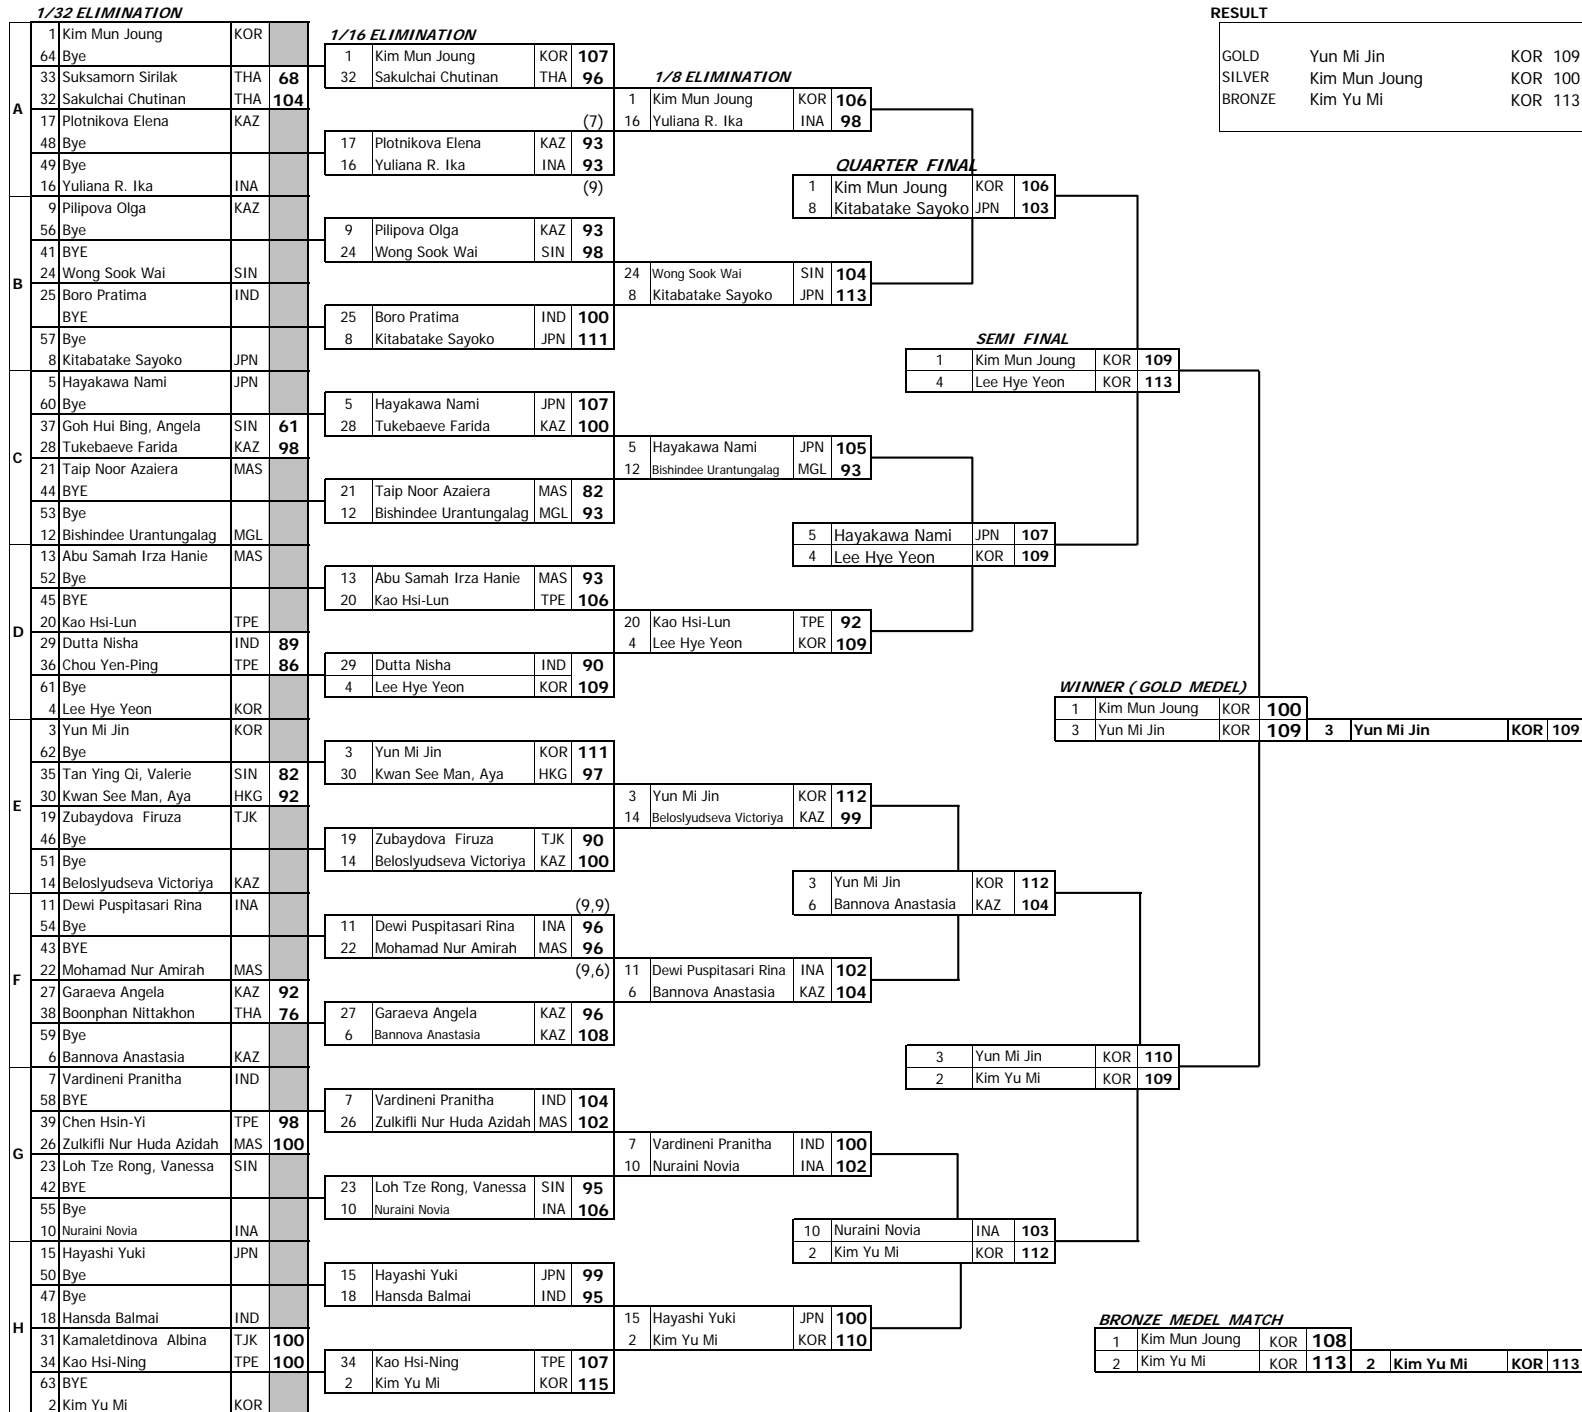

Women Individual Recurve

RESULT

GOLD	Yun Mi Jin	KOR	109
SILVER	Kim Mun Joung	KOR	100
BRONZE	Kim Yu Mi	KOR	113