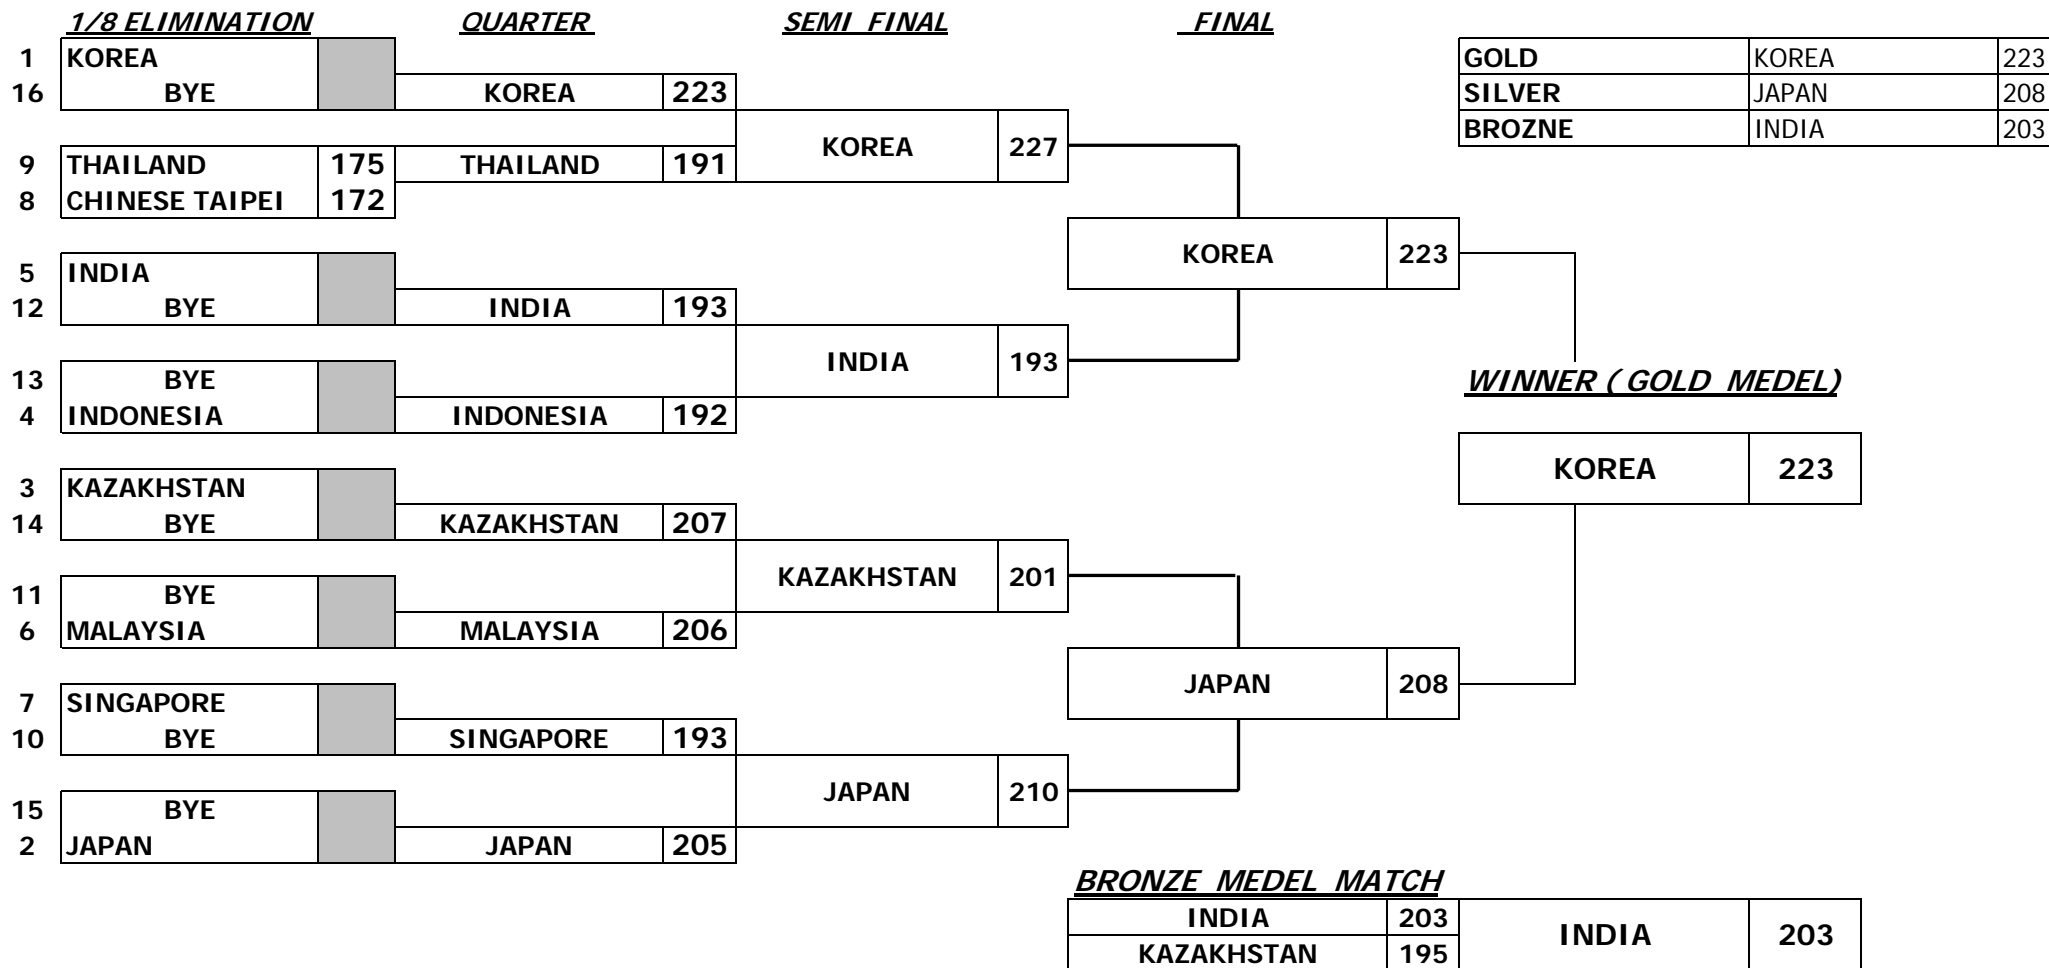

1ST ASIAN ARCHERY GRAND PRIX 2008
February 27 - 29, 2008
Huamark archery field, Bangkok, Thailand

2008/03/03--2:48 PM

WOMEN RECURVE TEAM

1st ASIAN ARCHERY GRAND PRIX 2008

February 27-29, 2008

AT : Huamark archery field, Bangkok

Women Team Recurve

Rank	Country	Total Score	1/8	1/4	Semi Final	Bronze	Gold
1	KOREA	1975		223	227		223
2	JAPAN	1870		205	210		208
3	INDIA	1755		193	193	203	
4	KAZAKHSTAN	1824		207	201	195	
5	MALAYSIA	1754		206			
6	SINGAPORE	1679		193			
7	INDONESIA	1802		192			
8	THAILAND	1494	175	191			
9	CHINESE TAIPEI	1624	172